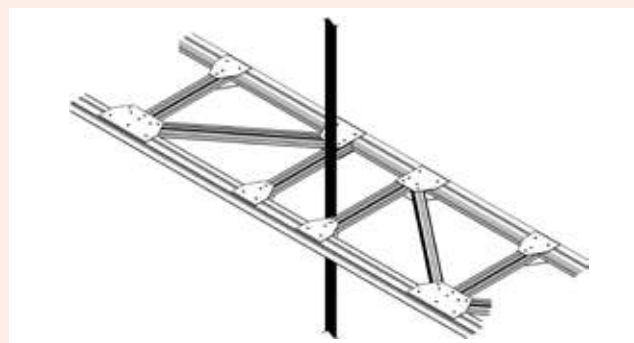

FEATURES

Maximum dimensions	W 20.000 mm x H 15.000 mm	
Speed	Max opening speed up to 0,3 m/s	
	Closing speed 0,3 m/s	
Wind resistance	Up to Class 4 / higher classes on a project basis	
Structure	Not self-supporting	
Frame / motor cover hood	Standard: Galvanized Steel	
Curtain	Standard: PVC curtain fabric 900 gr/m²	
	Optional: Insulated curtain PVC 1350 gr/m²	
Control panel	Standard: Powder coated Steel box IP54 (400 x 500 x 2000 mm)	
	Optional: the cabinet may be equipped with electro-mechanical system with possibility to be controlled by a PLC system	
	Contactors (50 Hz)	
	Power supply 3-ph, 400V	
Safeties	Standard: WiFi safety edge IP65	
	Emergency opening	Standard: Mechanical
Advising operative temperature	-30° C +70° C	
Cycles (EN 12604)	1.000.000 (tested)	

LIFTING BELTS-STRAPS