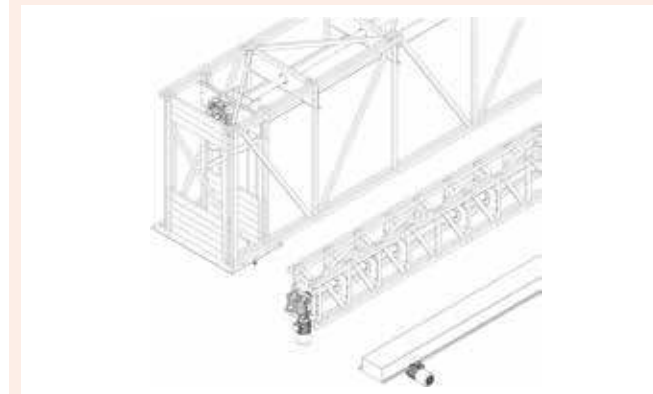

Each industrial door is individually designed to adapt to the building on which it is to be installed and guarantees excellent wind resistance thanks to the mantle formed by two polyester fabrics connected by horizontal aluminium trusses.

LIFTING BELTS-STRAPS

SLIDE SLIDING COLUMNS DOOR LEAF

MEGAPACK: 40 m x 18 m

TOP HEADING

AVAILABLE COLOURS

Simil RAL 9010

Simil RAL 1015

Simil RAL 1003