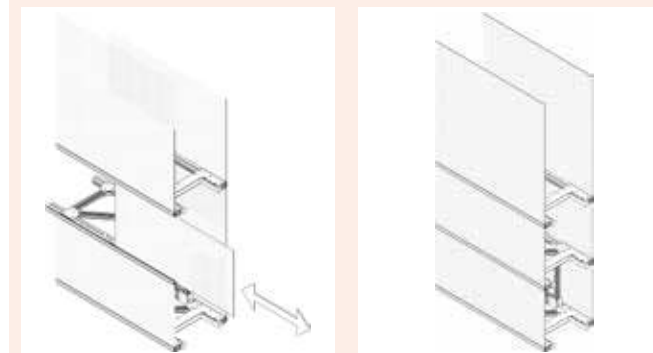

Each industrial door is individually designed to adapt to the building on which it is to be installed and guarantees excellent wind resistance thanks to the mantle formed by two polyester fabrics connected by horizontal aluminium trusses.

VALUES CAN CHANGE DEPENDING ON DOOR DIMENSIONS

FEATURES

Maximum dimensions	W 20.000 mm x H 15.000 mm
Speed	Max opening speed up to 0,3 m/s
	Closing speed 0,3 m/s
Wind resistance	Up to Class 4 / higher classes on a project basis
Structure	Not self-supporting
Frame / motor cover hood	Standard: Galvanized Steel
Curtain	Standard: PVC curtain fabric 900 gr/m ²
	Optional: Insulated curtain PVC 1350 gr/m ²
Control panel	Standard: Powder coated Steel box IP54 (400 x 500 x 2000 mm)
	Optional: the cabinet may be equipped with electro-mechanical system with possibility to be controlled by a PLC system
	Contactors (50 Hz)
	Power supply 3-ph, 400V
Safeties	Standard: WiFi safety edge IP65
	Emergency opening
Advising operative temperature	-30° C +70° C
Cycles (EN 12604)	1.000.000 (tested)

LIFTING BELTS-STRAPS

SLIDE SLIDING COLUMNS DOOR LEAF

MEGAPACK: 40 m x 18 m

TOP HEADING

AVAILABLE COLOURS

Simil RAL 9010

Simil RAL 1015

Simil RAL 1003